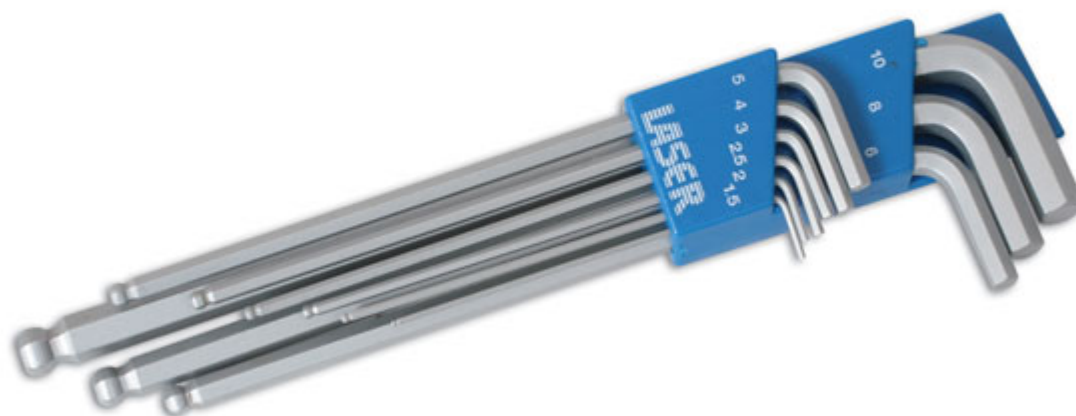

Extra Long Ball End Hex Key Set 9pc

An extra long Hex key set 1.5mm to 10mm with ball end, giving greater access in confined areas.

Additional Information

- Sizes: 1.5, 2, 2.5, 3, 4, 5, 6, 8 and 10mm.
- Length range: 92mm - 233mm.
- Extra long shafts provide greater reach with ball end improved access.
- Manufactured from chrome vanadium with a black durable, non-corrosive finish.
- Complete with storage a clip for safe keeping.